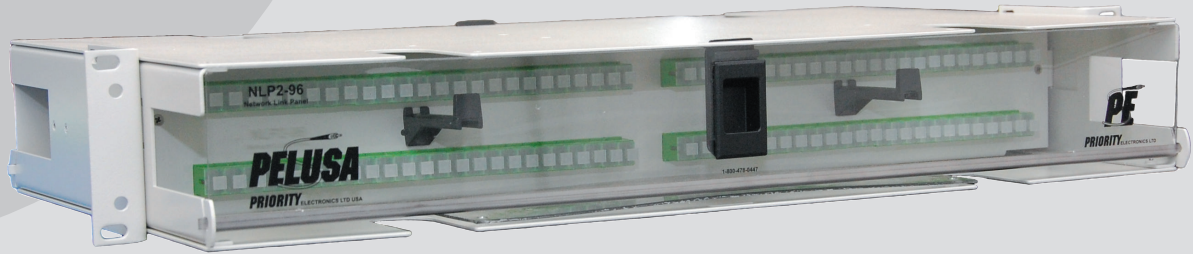

High Density 23" Rackmount Panels

96 SC Ports 2 RU (3.5") Rack Space

288 SC Port 6 RU (10.5") Rack Space

** Priority recommends the use of an insertion/extraction tool for installing connectors into the couplers of the HD NLP Panels*